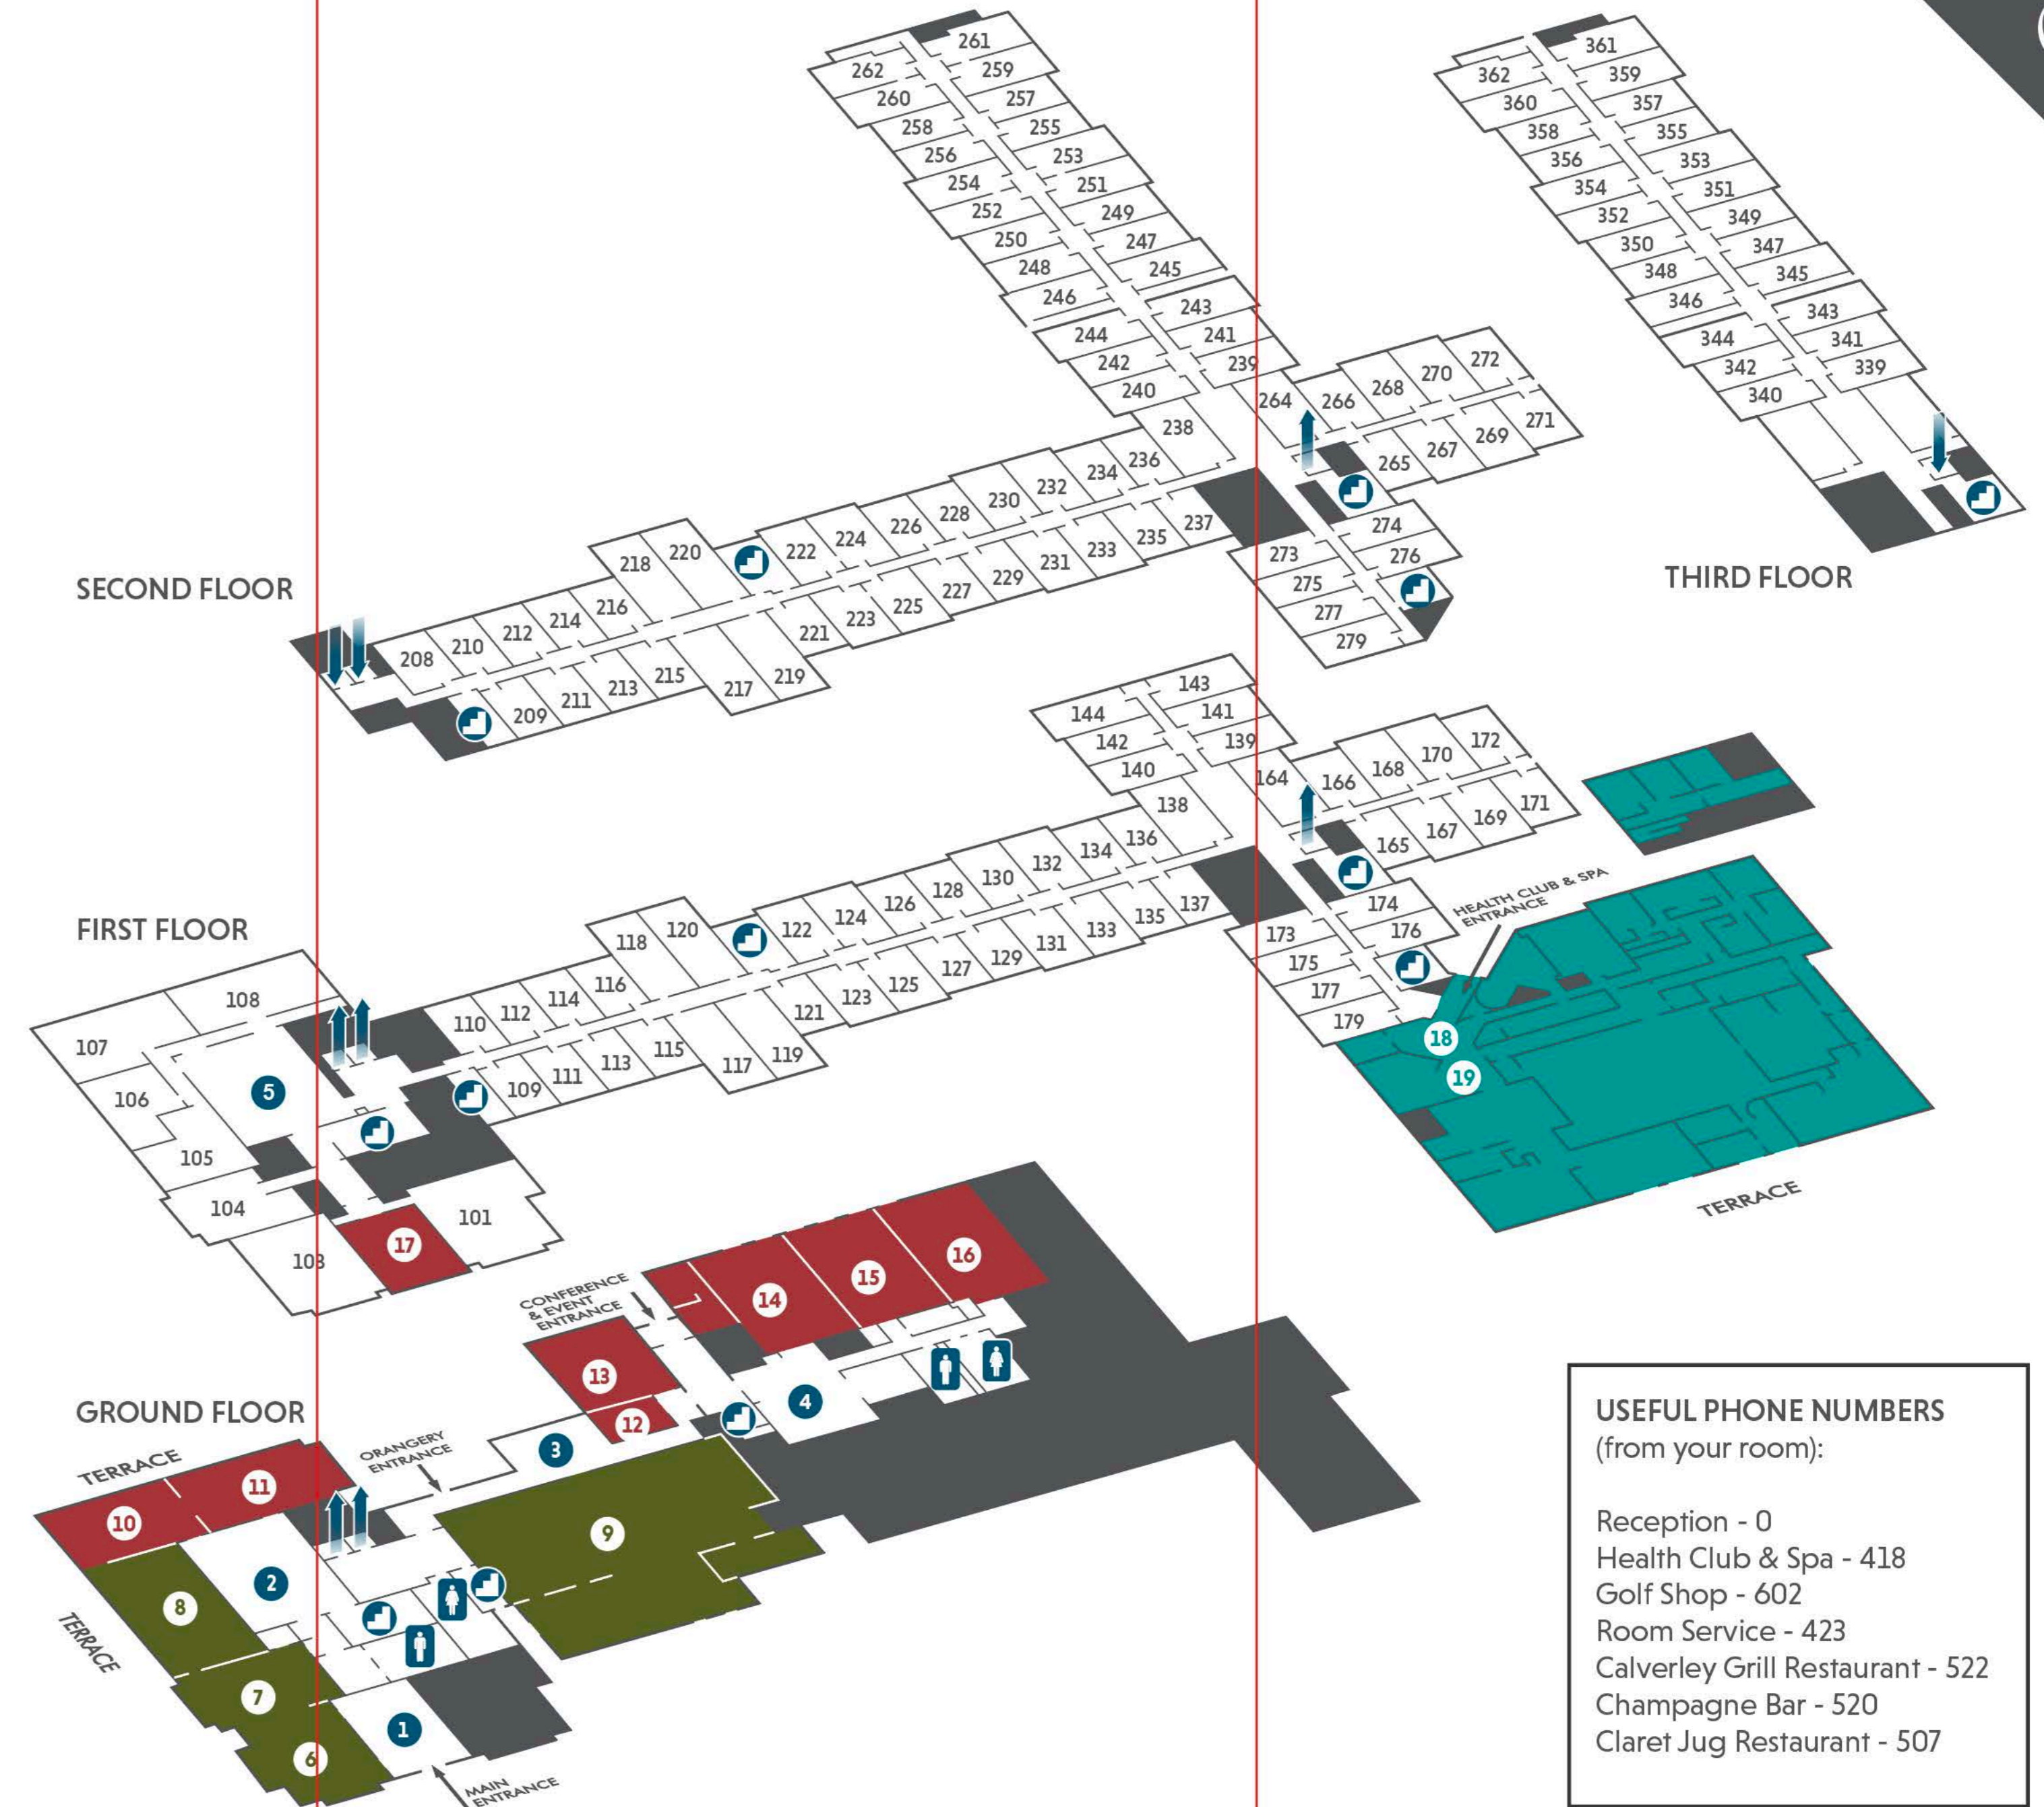

### PUBLIC AREAS

1. Reception
2. Great Hall
3. Orangery
4. Oulton Suite Foyer
5. Gallery

### FOOD & BEVERAGE

6. Library
7. Drawing Room
8. Champagne Bar
9. Calverley Grill

### CONFERENCE & EVENT ROOMS

10. Repton Lounge
11. Repton Room
12. Perkins Room
13. Rothwell Room
14. Oulton Suite 1
15. Oulton Suite 2
16. Oulton Suite 3
17. Rosedale Suite

### HEALTH CLUB & SPA

18. Reception
19. Juice Bar

Elevator

Female Toilet

Male Toilet

**USEFUL PHONE NUMBERS**  
 (from your room):

Reception - 0  
 Health Club & Spa - 418  
 Golf Shop - 602  
 Room Service - 423  
 Calverley Grill Restaurant - 522  
 Champagne Bar - 520  
 Claret Jug Restaurant - 507