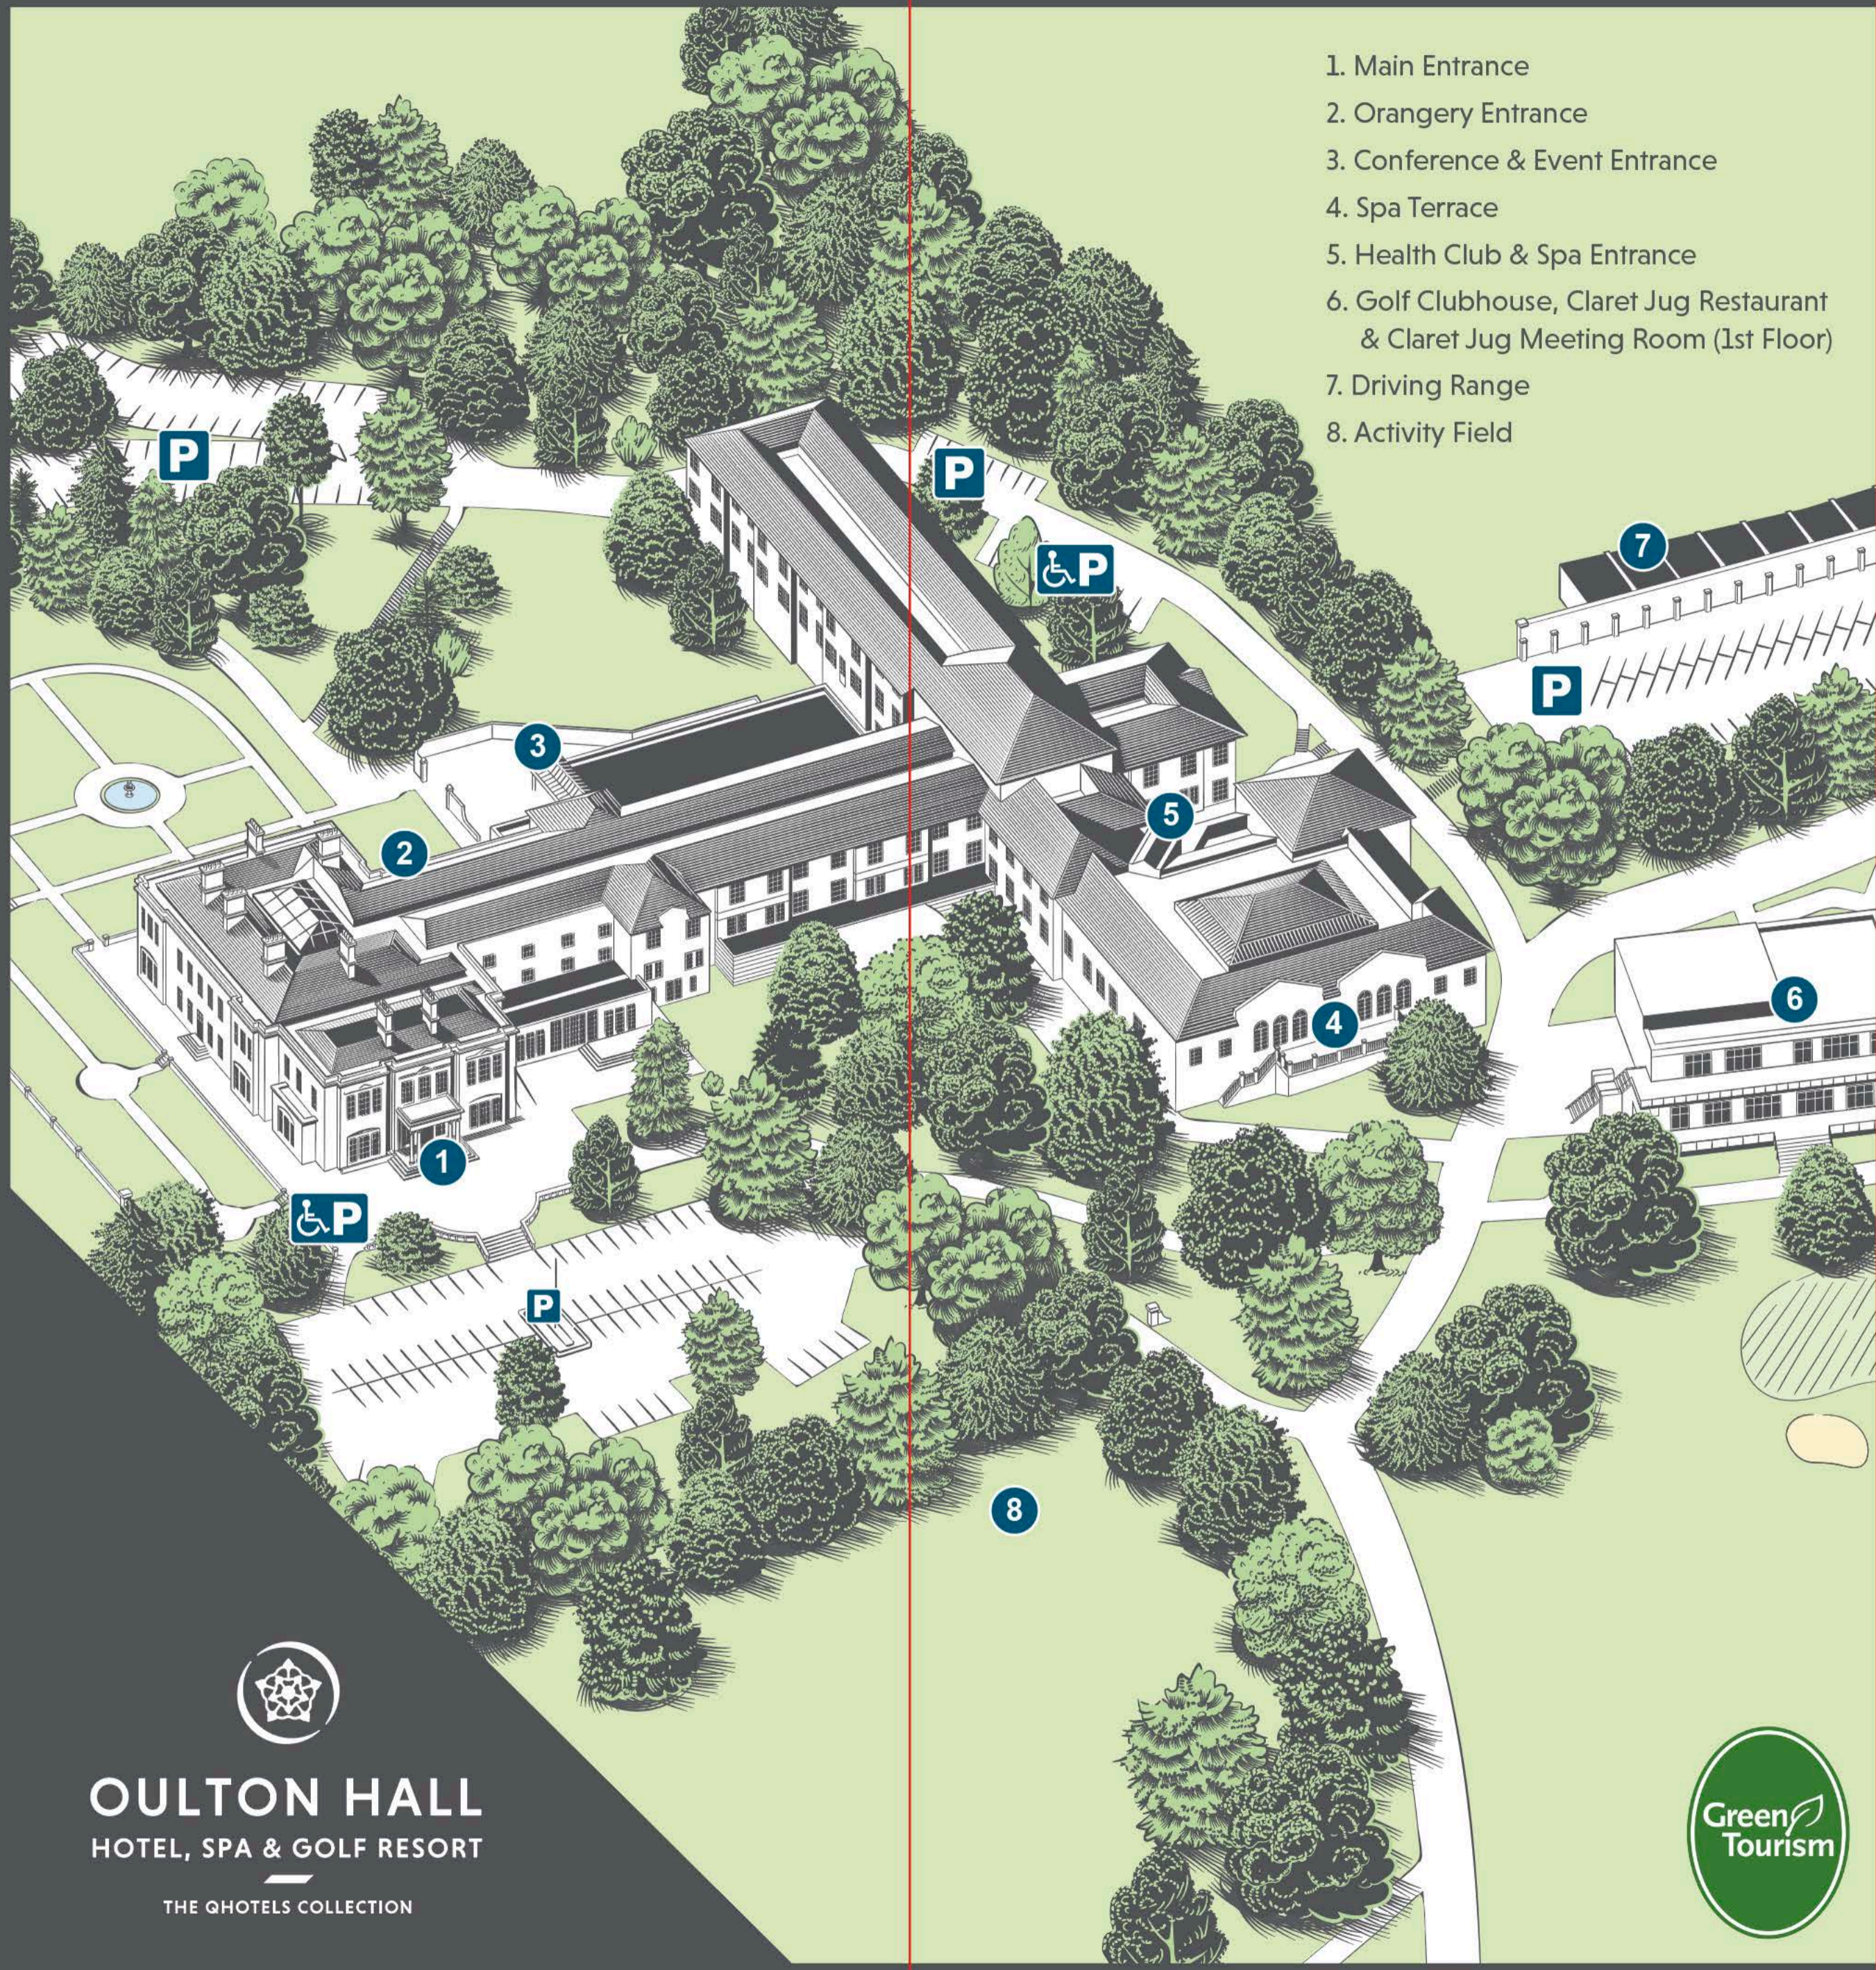

If you would like to charge extras to your room during your stay, an account will need to be set up at reception using a credit card.

Checkout is 11:00. Late checkout is available (upon request) and subject to availability for a charge of **£25** per hour until 13:00 latest. Please speak to the hotel reception team to arrange this.

Wi-Fi is available throughout the hotel, free of charge.

Accessibility – Please make the reception team aware should you require assistance in case of an emergency.

Have you forgotten something? We hold a small selection of items at the hotel reception such as dental kits, sewing kits and shower caps.

Already explored our lovely Oulton Hall Hotel, Spa and Golf Resort and its grounds? See our website to discover local museums, galleries, cafés, bars and more!

We hope you enjoy your stay with us and if you require any further assistance, please dial '0' to speak with reception.

Yours sincerely,

The Front of House Team

Oulton Hall Hotel, Spa & Golf Resort

Leeds LS26 8HN

Tel: 0113 282 1000

1. Main Entrance
2. Orangery Entrance
3. Conference & Event Entrance
4. Spa Terrace
5. Health Club & Spa Entrance
6. Golf Clubhouse, Claret Jug Restaurant & Claret Jug Meeting Room (1st Floor)
7. Driving Range
8. Activity Field